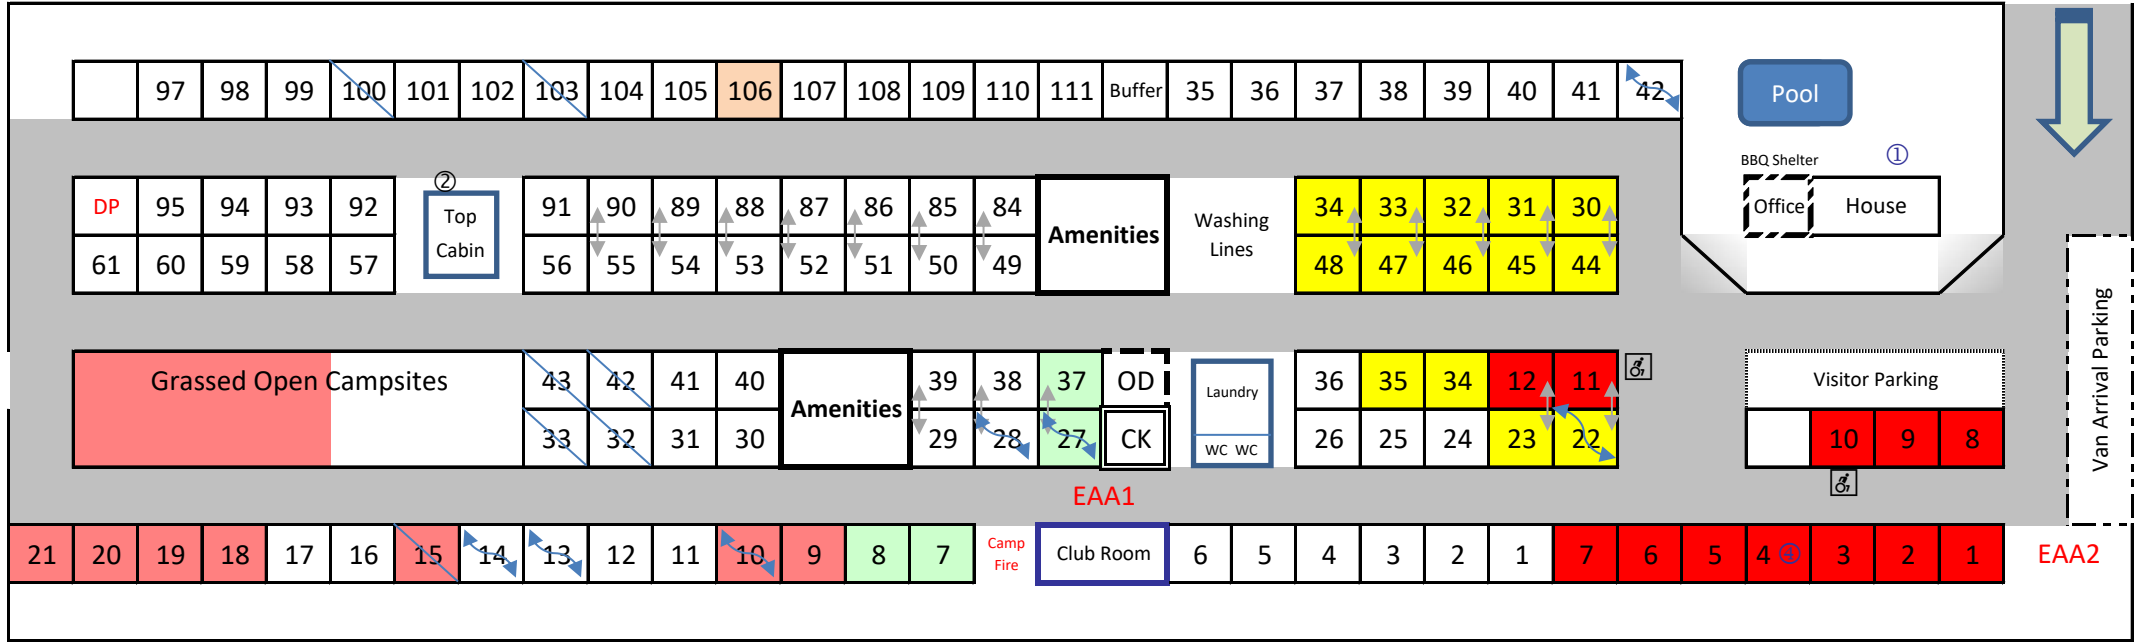

## Legend

OD Shelter / Outdoor Dining Area

No Water

**DP** Dump Point

①②③④ Rainwater Outlets

Camp Kitchen

RCD on site

**EAA** Emergency Assembly Area

No Slab

Ensuite Sites Single

Ensuite Drive Throughs

Drive-Through Possible

No Power

Unpowered

Cabins

Wheel Chair Friendly