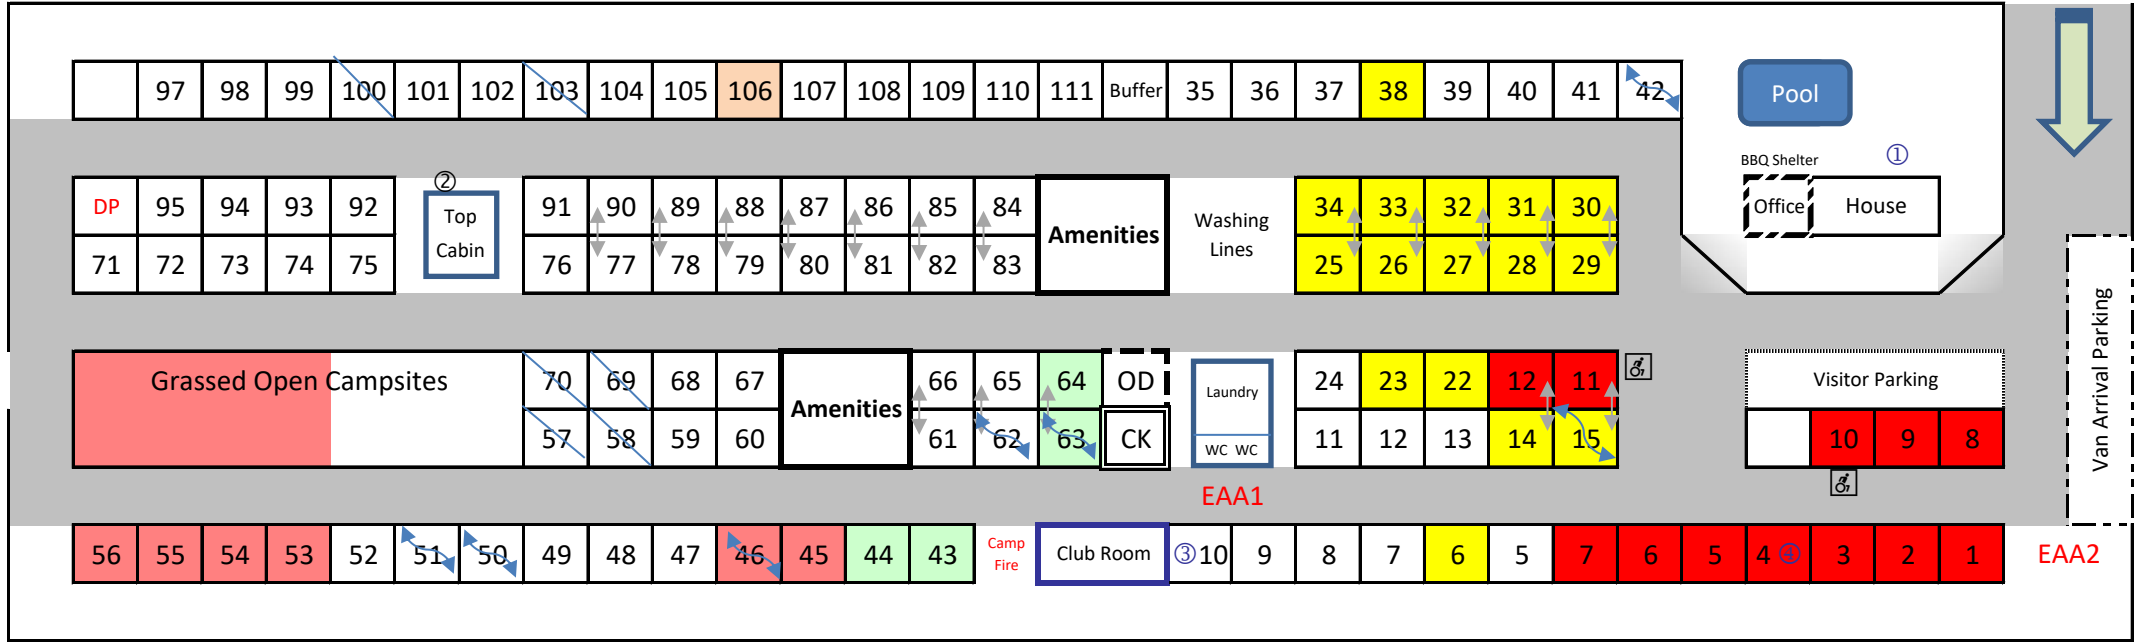

Yarraman Caravan Park

Legend

-  Shelter / Outdoor Dining Area
-  No Water
-  DP Dump Point
-  ①②③④ Rainwater Outlets
-  Camp Kitchen
-  RCD on site
-  EAA Emergency Assembly Area
-  No Slab
-  Ensuite Sites Single
-  Ensuite Drive Throughs
-  Drive-Through Possible
-  No Power
-  Unpowered
-  Cabins
-  Wheel Chair Friendly